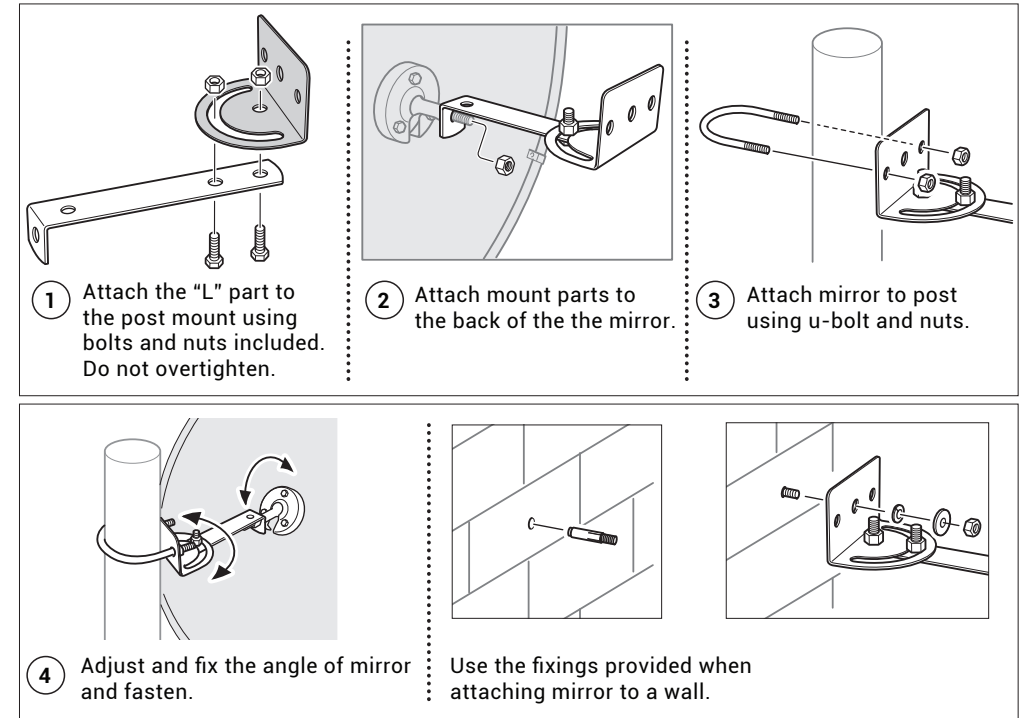

Installation:

Caution:

(1) **Periodically clean:** The mirror must be cleaned carefully by a soft cloth dampened with water. Remove excess water using a soft tissue and leave to air-dry.

(2) **Precaution:** Do not use any harsh chemicals on the mirror surface, as it could cause it to tarnish.

©Copyright The Workplace Depot. All rights reserved.

Please note that the details and specifications contained herein, are correct at the time of going to print. However, The Workplace Depot reserves the right to change specifications at any time without prior notice. No part of this publication may be reproduced without prior permission.

Questions? hello@theworkplacedepot.co.uk 2

1123DBCE
MIRROR 300/ 450/ 600